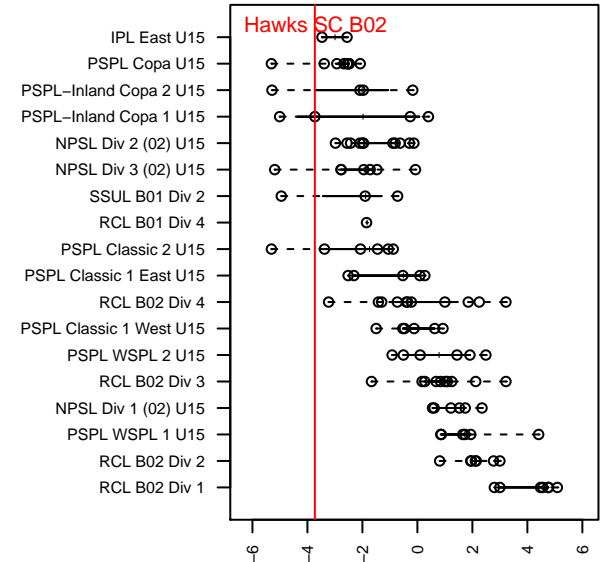

# Hawks SC B02

Pullman, WA  
B02 total strength=918  
attack=1.6 defense=1.42  
fall league = PSPL-Inland Copa 1 U15

alt names used:  
Hawks Soccer Club Boys 02

Venues played:  
2016 PSPL-Inland Copa 1 U15

**attack and defense variance (black dot)  
relative to other teams  
and top 10 in region**

**attack and defense rating  
relative to others at age  
and all opponents in last 13 months**

**Performance relative to 13 month average**